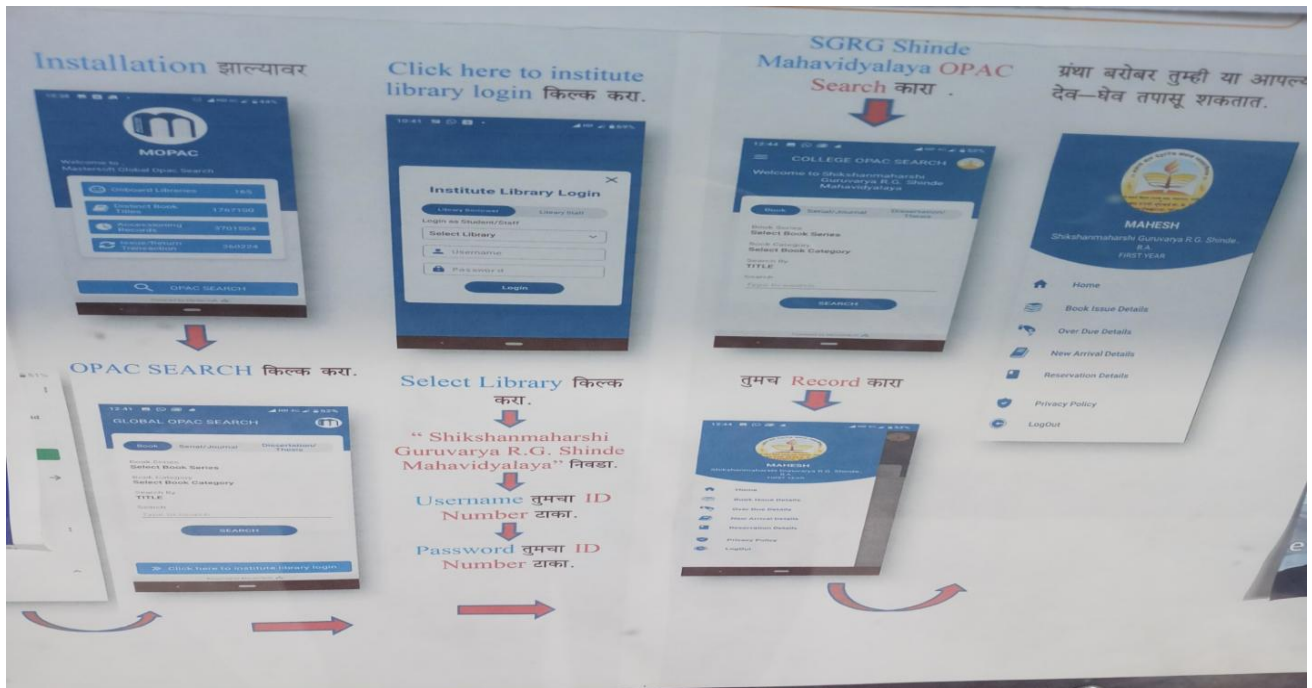

NComputing server with LAN facility

Computer Lab with LAN and NComputing facility

Use of ICT tools for teaching learning process

Seminar hall enabled with Smart board

MOPAC Facility

Latitude: 18.274356
Longitude: 75.467034
Elevation: 532.04m
Accuracy: 15.6m
Time: 01-04-2020 09:23