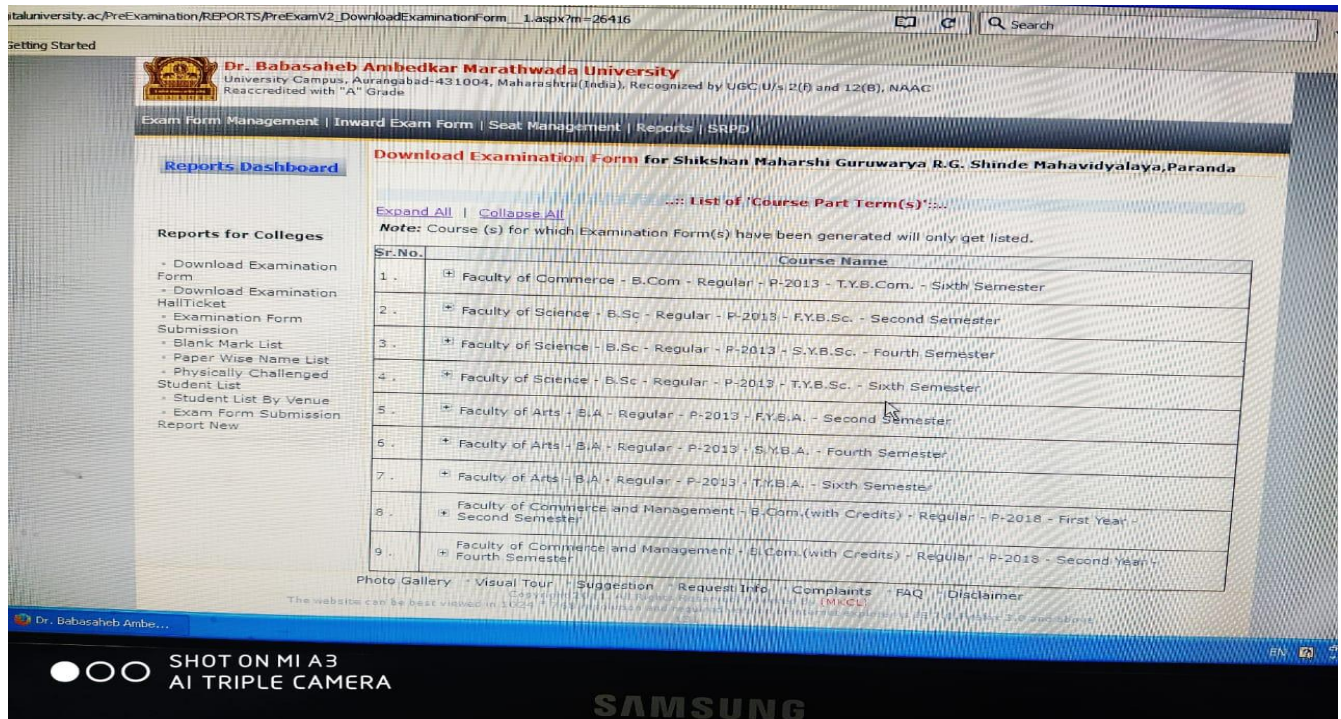

NComputing server with LAN facility

Computer Lab with LAN and NComputing facility

Use of ICT tools for teaching learning process

Seminar hall enabled with Smart board

MOPAC Facility

Latitude: 18.274356
Longitude: 75.467034
Elevation: 532.04m
Accuracy: 15.6m
Time: 01-04-2020 09:23

Digital record keeping of visitors

Latitude: 18.274367
Longitude: 75.46726
Elevation: 523.12m
Accuracy: 10.6m
Time: 01-04-2020 10:03
Note: szaa1opac

Students using OPAC in Library

Automation in Office

Digital Record keeping of students using Master Soft software in Administrative office

Examination system is administrated using MKCL online software.

Use of Google Classrooms

Recording room

Smart LCD TV in Media centre

Students working in the media centre

Use of i-mac in media centre

Latitude: 18.274074
Longitude: 75.467268
Elevation: 531.62m
Accuracy: 4.3m
Time: 05-01-2020 16:47
Note: Wi-Fi Router