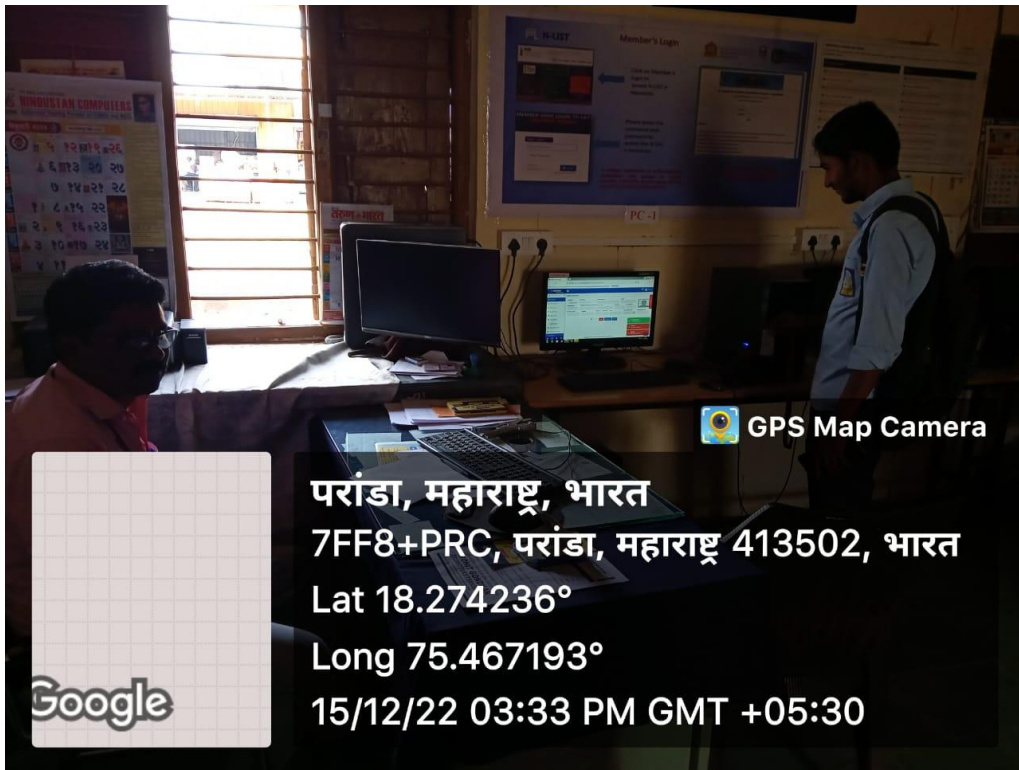

Use of Barcode scanner facility

परांडा, महाराष्ट्र, भारत
7FF8+PRC, परांडा, महाराष्ट्र 413502, भारत
Lat 18.274236°
Long 75.467193°
15/12/22 03:33 PM GMT +05:30