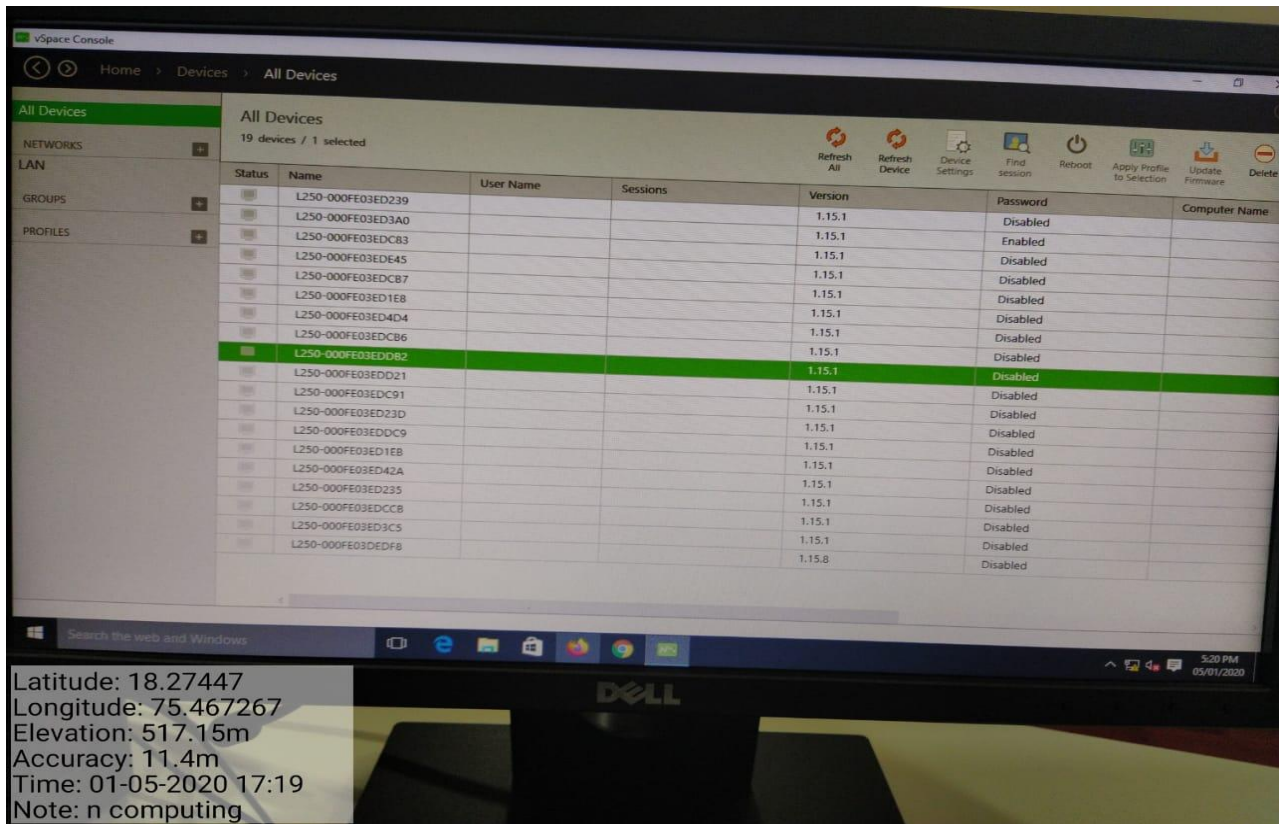

AQAR 2021-22

CRITERION 4

INFRASTRUCTURE AND LEARNING RESOURCES

**4.3.1 Institution frequently updates its IT facilities including
Wi-Fi**

Submitted to

NATIONAL ASSESSMENT AND ACCREDITATION COUNCIL

NComputing server with LAN facility

NComputing server with LAN facility

Computer Lab with LAN and NComputing facility

Use of ICT tools for teaching learning process

Seminar hall enabled with Smart board

MOPAC Facility

Latitude: 18.274356
Longitude: 75.467034
Elevation: 532.04m
Accuracy: 15.6m
Time: 01-04-2020 09:23

Digital record keeping of visitors

Latitude: 18.274367
Longitude: 75.46726
Elevation: 523.12m
Accuracy: 10.6m
Time: 01-04-2020 10:03
Note: szaa1opac

Students using OPAC in Library

Automation in Office

Digital Record keeping of students using Master Soft software in Administrative office

Examination system is administrated using MKCL online software.

Use of Google Classrooms

Recording room

Smart LCD TV in Media centre

Students working in the media centre

Use of i-mac in media centre

Latitude: 18.274074
Longitude: 75.467268
Elevation: 531.62m
Accuracy: 4.3m
Time: 05-01-2020 16:47
Note: Wi-Fi Router