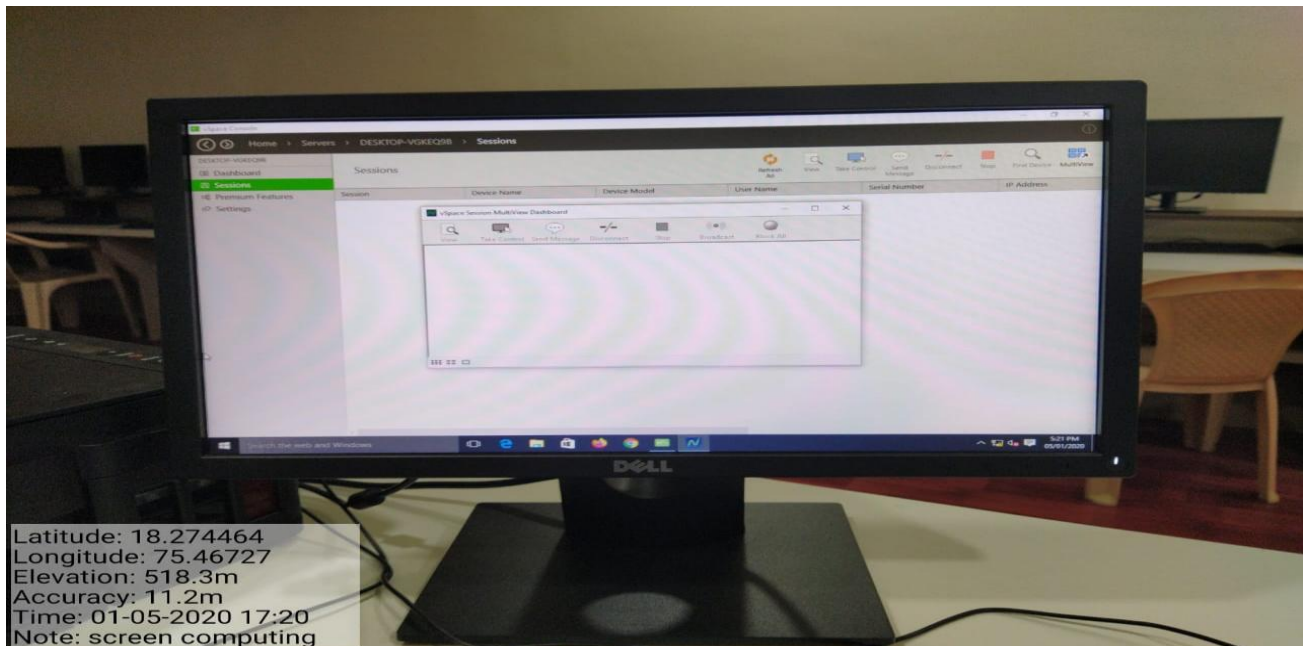

AQAR 2021-22

CRITERION 4

INFRASTRUCTURE AND LEARNING RESOURCES

**4.3.1 Institution frequently updates its IT facilities including
Wi-Fi**

Submitted to

NATIONAL ASSESSMENT AND ACCREDITATION COUNCIL

NComputing server with LAN facility

NComputing server with LAN facility

Computer Lab with LAN and NComputing facility

Use of ICT tools for teaching learning process

Seminar hall enabled with Smart board

MOPAC Facility

Latitude: 18.274356
Longitude: 75.467034
Elevation: 532.04m
Accuracy: 15.6m
Time: 01-04-2020 09:23