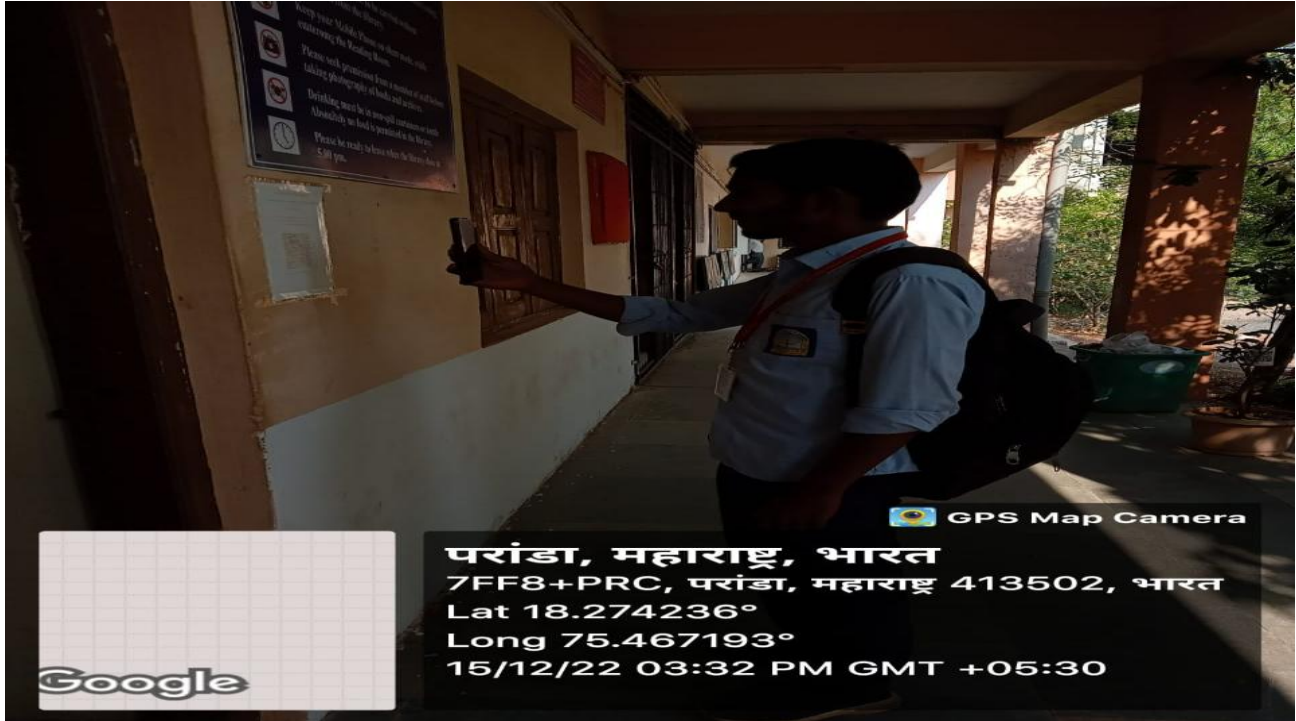

ICT zone in reading room

GPS Map Camera
परांडा, महाराष्ट्र, भारत
7FF8+PRC, परांडा, महाराष्ट्र 413502, भारत
Lat 18.274236°
Long 75.467193°
15/12/22 03:32 PM GMT +05:30