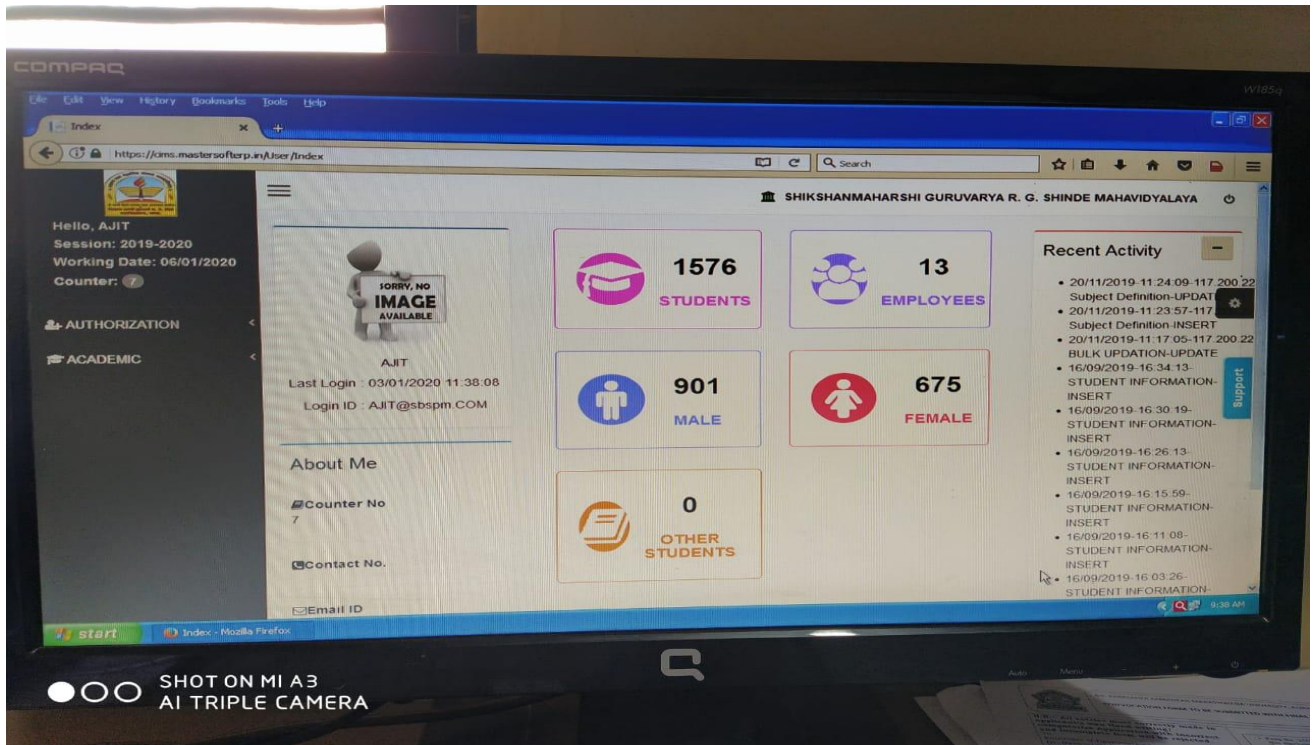

NComputing server with LAN facility

Computer Lab with LAN and NComputing facility

Use of ICT tools for teaching learning process

Seminar hall enabled with Smart board

MOPAC Facility

Latitude: 18.274356
Longitude: 75.467034
Elevation: 532.04m
Accuracy: 15.6m
Time: 01-04-2020 09:23

Digital record keeping of visitors

Latitude: 18.274367
Longitude: 75.46726
Elevation: 523.12m
Accuracy: 10.6m
Time: 01-04-2020 10:03
Note: szaa1opac

Students using OPAC in Library

Automation in Office

Digital Record keeping of students using Master Soft software in Administrative office

Examination system is administrated using MKCL online software.

Use of Google Classrooms

Recording room

Smart LCD TV in Media centre

Students working in the media centre

Use of i-mac in media centre

Latitude: 18.274074
Longitude: 75.467268
Elevation: 531.62m
Accuracy: 4.3m
Time: 05-01-2020 16:47
Note: Wi-Fi Router