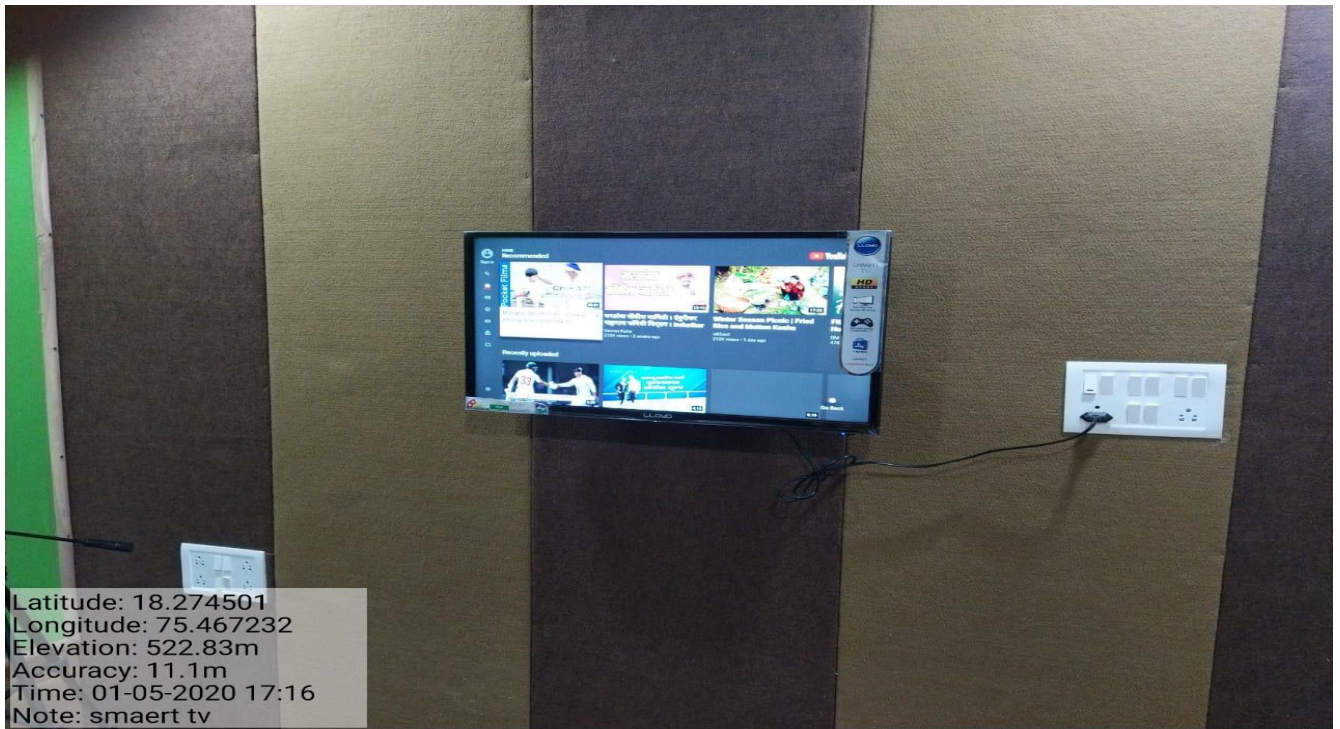

Examination system is administrated using MKCL online software.

Use of Google Classrooms

Recording room

Smart LCD TV in Media centre

Students working in the media centre

Use of i-mac in media centre

Latitude: 18.274074
Longitude: 75.467268
Elevation: 531.62m
Accuracy: 4.3m
Time: 05-01-2020 16:47
Note: Wi-Fi Router