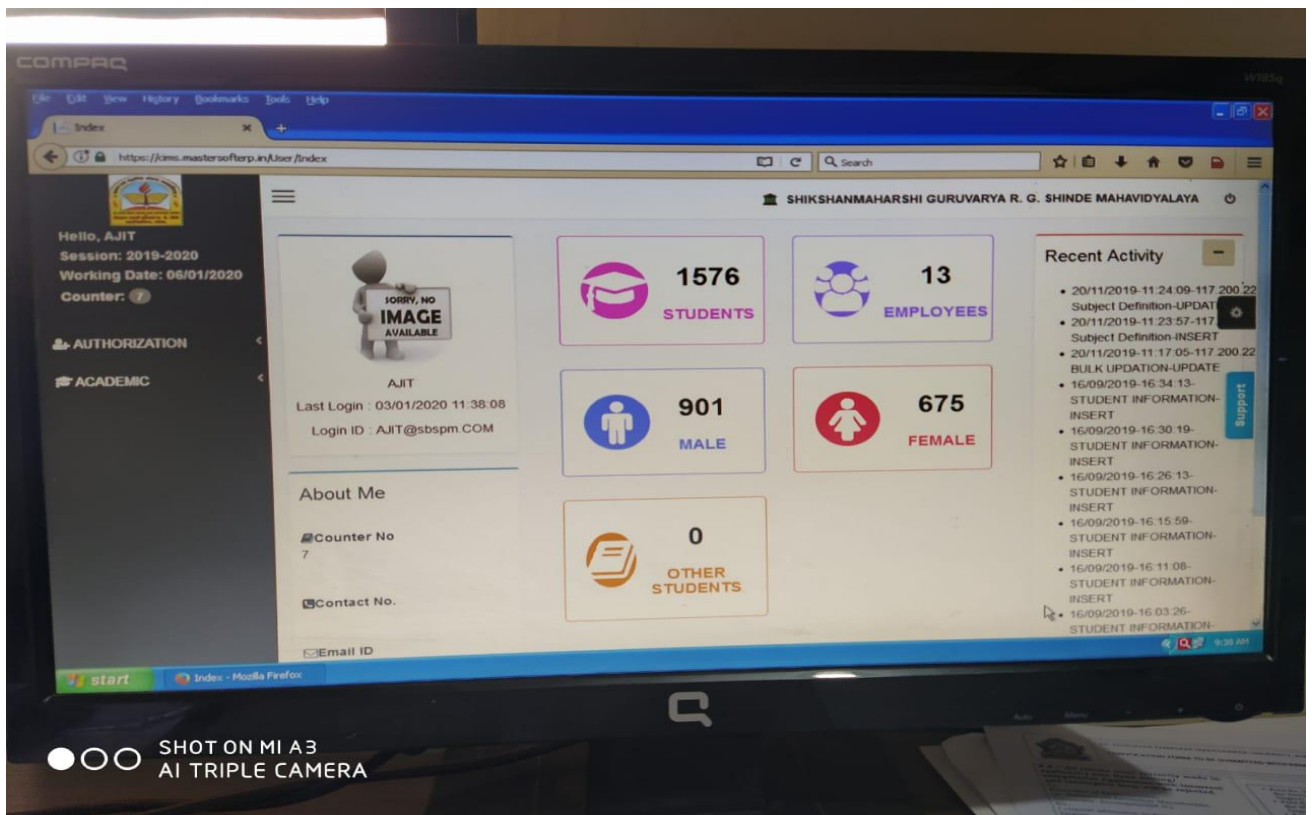

Digital record keeping of visitors

Latitude: 18.274367
Longitude: 75.46726
Elevation: 523.12m
Accuracy: 10.6m
Time: 01-04-2020 10:03
Note: szaa1opac

Students using OPAC in Library

Automation in Office

Digital Record keeping of students using Master Soft software in Administrative office

Examination system is administrated using MKCL online software.

Use of Google Classrooms

Recording room

Smart LCD TV in Media centre

Students working in the media centre

Use of i-mac in media centre

Latitude: 18.274074
Longitude: 75.467268
Elevation: 531.62m
Accuracy: 4.3m
Time: 05-01-2020 16:47
Note: Wi-Fi Router